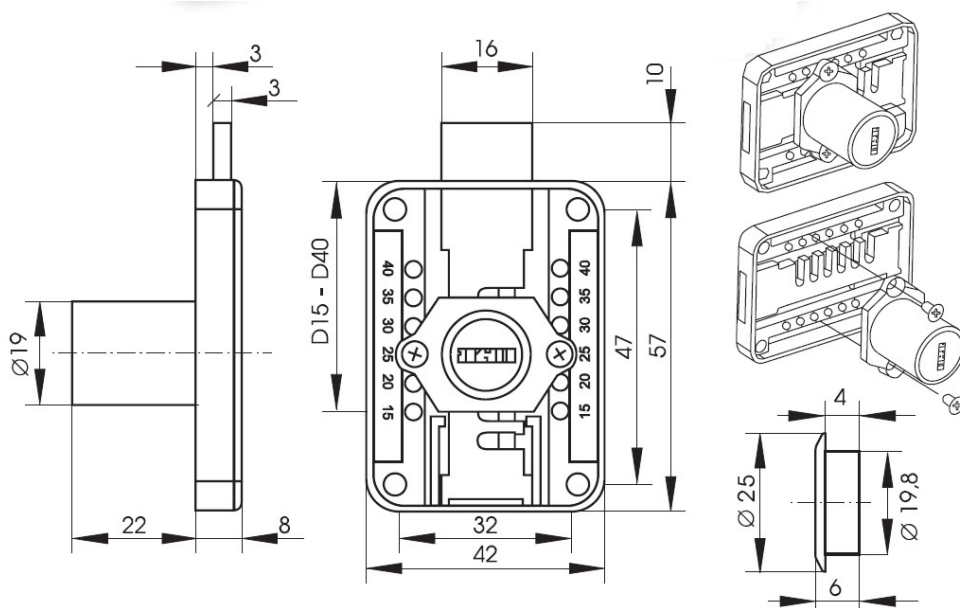

PRODUCT SHEET

Description:

Rim Lock MIC965, $\varnothing 19 \times 22 \text{mm}$, Right, NPL, HCK SISO, #J11, Adjustable Cylinder, Backset 15, 20, 25, 30, 35 or 40mm, Pre-installed, Pre-installed to 25mm

Item number:

14.01.013-0

Units	Box	Carton	HS Code	Barcode
Pcs.	15	150	8301300000	
				5704866031660

RIGHT

SISO A/S

Mileparken 11
DK-2740 Skovlunde
Denmark
VAT: DK 24786013

Phone +45 45 830 900

www.siso.dk
siso@siso.dk